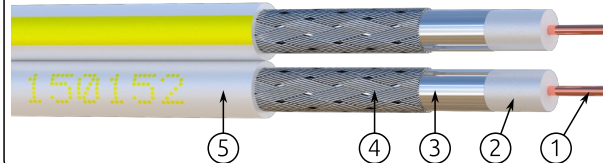


**elbaC Cable**

ZAC sous le Beer - RD 836  
F-27730 BUEIL (Eure - France)  
Tél : +33 (0)2 32 62 00 92  
Fax : +33 (0)2 76 01 31 80  
www.elbac.fr / info@elbac.fr

**Construction**

<b>Inner conductor</b> ①	
Material	Annealed Copper
Diameter	$\varnothing 0.813 \pm 0.01$ mm
<b>Dielectric</b> ②	
Material	Gas injection PE
Color	Natural
Diameter	$\varnothing 3.50 \pm 0.10$ mm
<b>Outer conductor</b>	
<b>1<sup>st</sup> Layer</b> ③	
Material	Alu/Polyester Tape/Alu
Coverage	$\geq 115\%$
<b>2<sup>nd</sup> Layer</b> ④	
Material	Tinned Copper
Braiding	$16 \times (4 \times \varnothing 0.10$ mm)
Coverage	52%
<b>Sheath</b> ⑤	
Material	PVC White / White yellow line
Diameter	$2 \times \varnothing 5.00 \pm 0.20$ mm
Mass	54 kg/km
<b>Marking of sheath</b>	
Printing <small>with XXX : Quantity in meter still available per reel DDDDD : Date code</small>	TWIN SAT 5 - <b>CE</b> - elbaC 150152 - DDDDD - XXX m
Color / Process	Yellow / Ink jet
Step	1 m
<b>Stripping force / 50 mm</b>	
Dielectric	$15 \text{ N} \leq F \leq 35 \text{ N}$

**Meet Standards**

Coaxial :	EN 50117-5
Environment :	European directive 2011/65/EU
Marking :	<b>CE</b>
Fire reaction :	EN 50575:2014/A1:2016 F <sub>ca</sub>
Fire Performance :	IEC 60332-1 NF C 32-070 Classe C2

**Notes****Electrical characteristics**

Impedance	$75 \pm 3 \Omega$
Capacitance	$< 67$ pF/m
<b>Max DC resistances (20°C)</b>	
Inner conductor	$3.6 \Omega/100\text{m}$
Outer conductor	$3.7 \Omega/100\text{m}$
Propagation velocity	82%
Rated voltage	30V
Insulation resistance (20°C)	$> 500\text{M}\Omega/\text{km}$
<b>Longitudinal attenuation</b>	

**Screening attenuation**

Class	B
Attenuation 1000-3000 MHz	$\geq 75$ dB

**Thermal characteristics**

CPR fire reaction class	F <sub>ca</sub>
Rated temperature	80°C

**Packaging**

- P1 : 100m / elbaC black plastic reel with carton overpacking per 5 reels